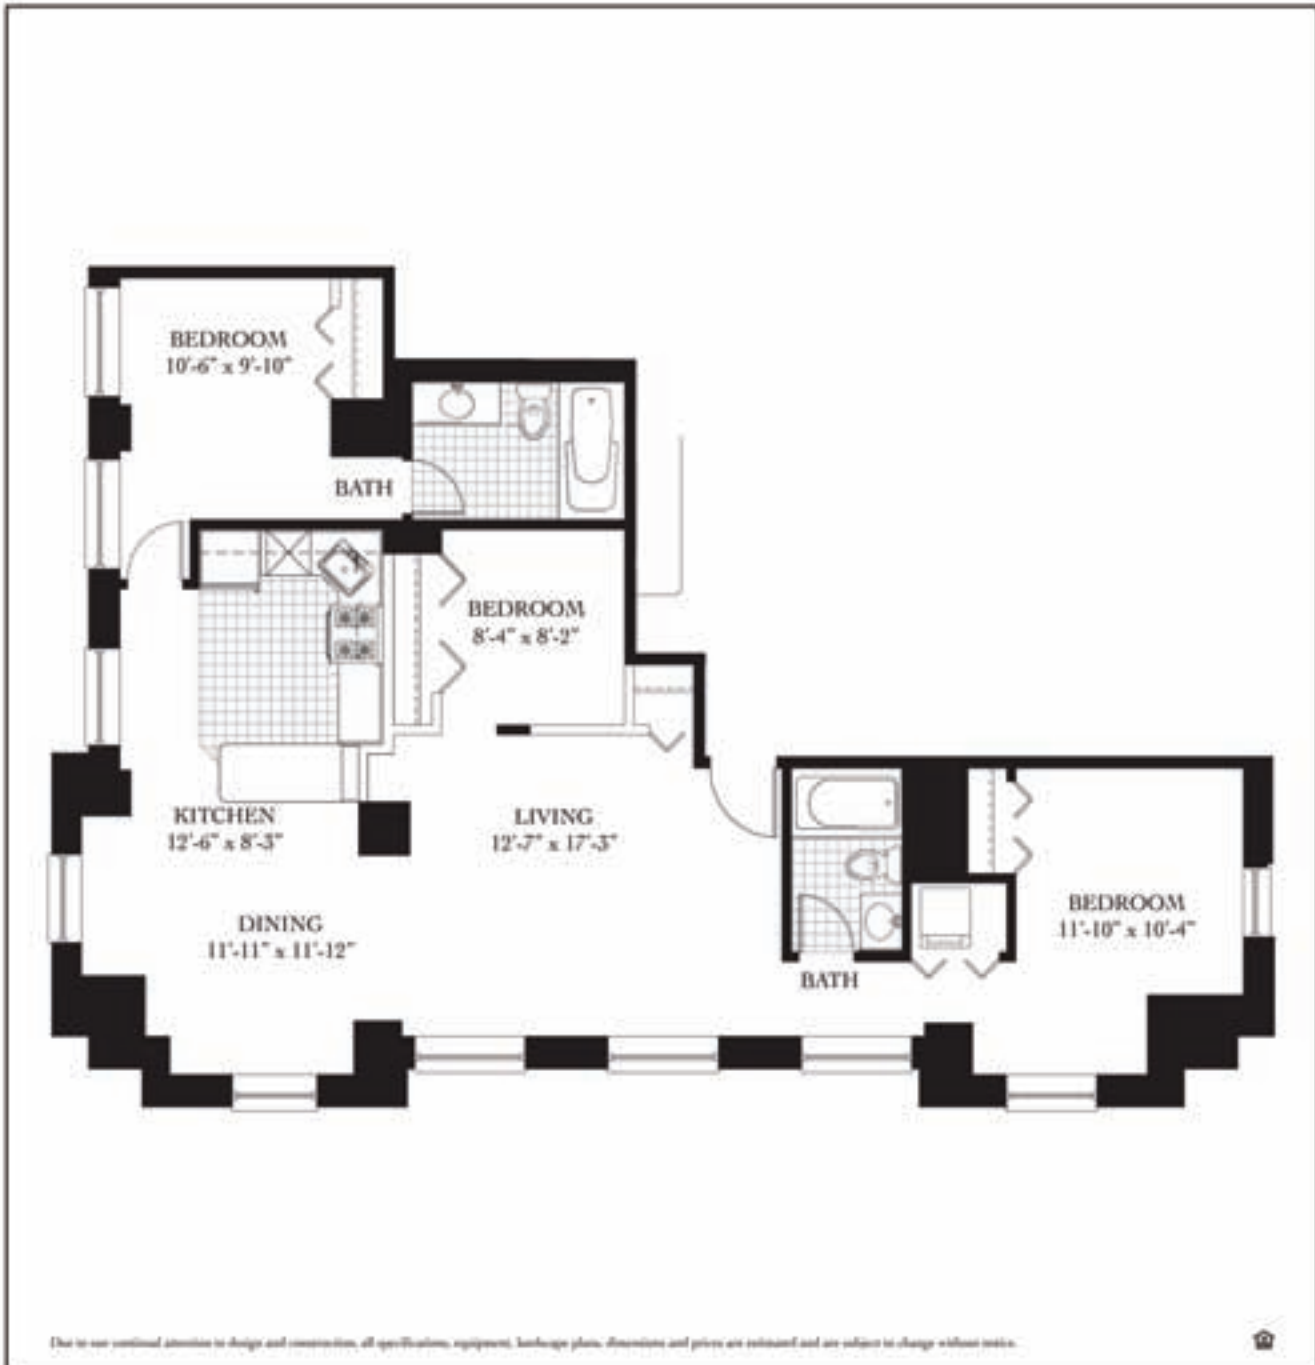

Three Bedroom Two Bath

Total Residence 1278 SQ. FT.
Residences 2401-2601

Three Bedroom Two Bath

Total Residence 1190 SQ. FT.
Residences 2701, 2801

Due to our continual attention to design and construction, all specifications, equipment, landscape plans, dimensions and prices are estimated and are subject to change without notice.

**Three Bedroom
Two Bath**
Total Residence 1414 SQ. FT.
Residence 2301